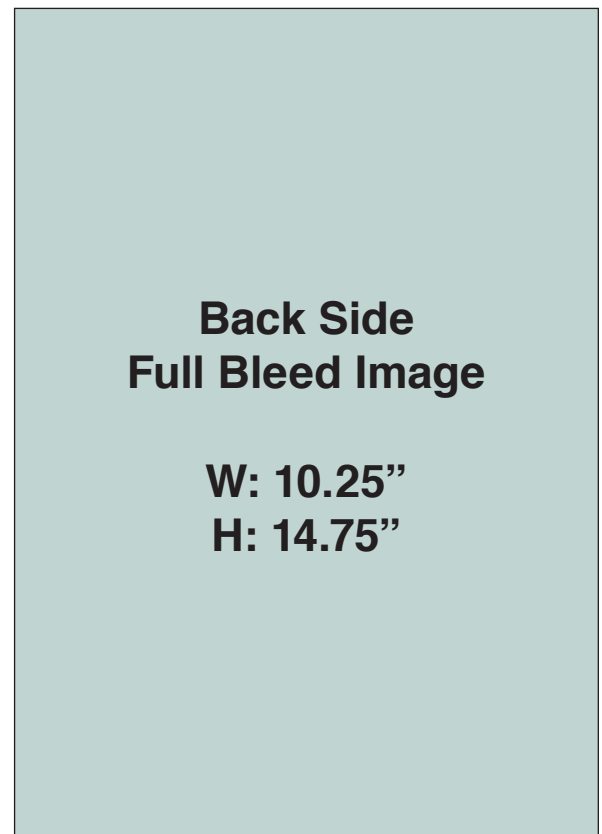

3/4 PAGE FALSE COVER SPECS

FRONT SIDE

BACK SIDE

- Trim: W: 10.25" x H: 14.75"
Bleed: W: 10.5" x H: 15"
- No requirements for artwork

Please download the full page false cover template at
http://vegetablegrowersnews.media/wp-content/uploads/2021/08/VGN_False-Cover-Template_ThreeFourthsPage.zip