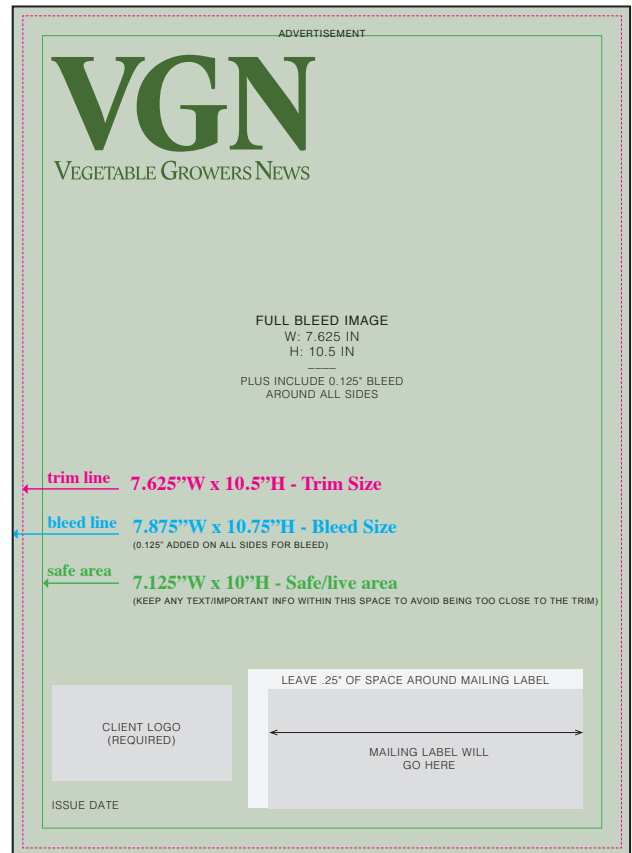

# FULL PAGE FALSE COVER SPECS

## FRONT SIDE

- Trim: W: 7.625" x H: 10.5"  
Bleed: W: 7.875" x H: 10.75"
- Choose one of the three color options to complement your brand and artwork.
  - Option 1: 
  - Option 2: 
  - Option 3: 

## BACK SIDE

- Trim: W: 7.625" x H: 10.5"  
Bleed: W: 7.875" x H: 10.75"
- No requirements for artwork

**Back Side  
Full Bleed Image**

**W: 7.625"  
H: 10.5"**

Please download the full page false cover template at  
<https://vegetablegrowersnews.media/print/specifications>